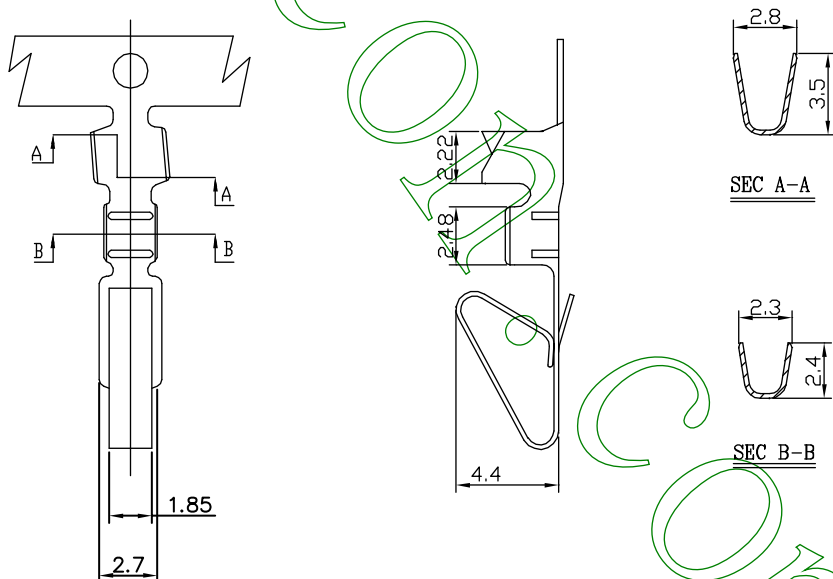

3961 SERIES

Crimp Terminal

- 1. Part No.: 396100TC051
- 2. Part Name: 3961 Terminal
- 3. Material: Brass-bronze
- 4. Finishing: Tin pre-plated

Ordering Information and Dimensions:

Part No.	Wire Range	Insulation O.D.	Material	Finishing	Q'ty/reel
396100TC051	AWG#26~#18	1.3-2.8mm	Brass	Tin pre-plated	6,000pcs